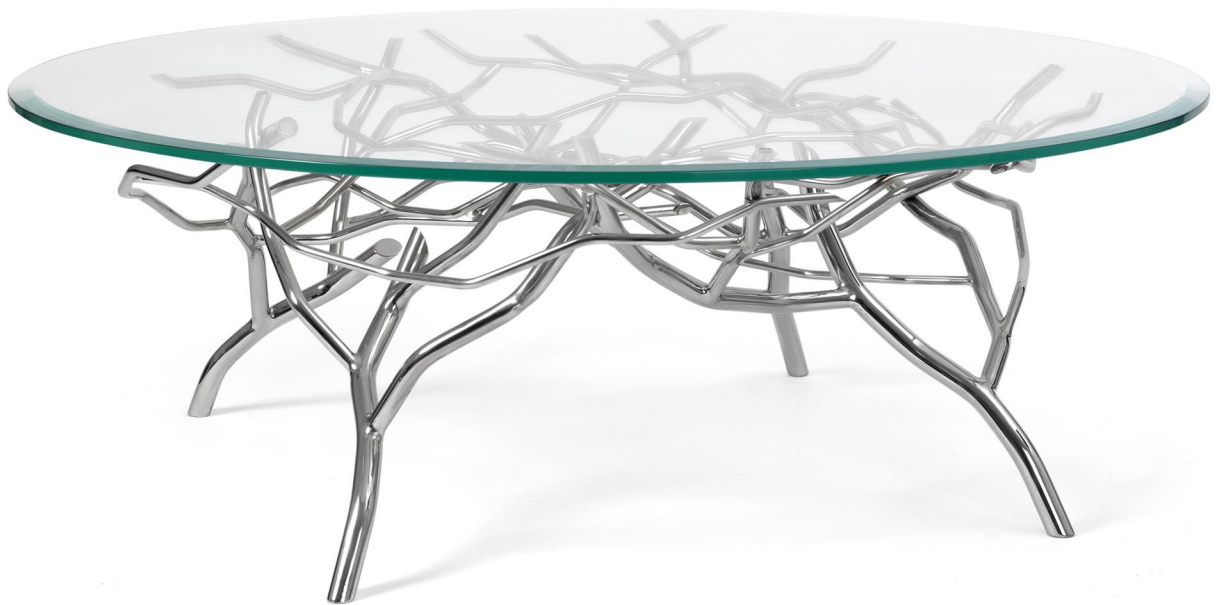

VILLIERS
VILLIERS.CO.UK

WAYSIDE COFFEE TABLE 03

Polished stainless steel with 12mm low iron glass top.

Dimensions: H400 Dia 1200